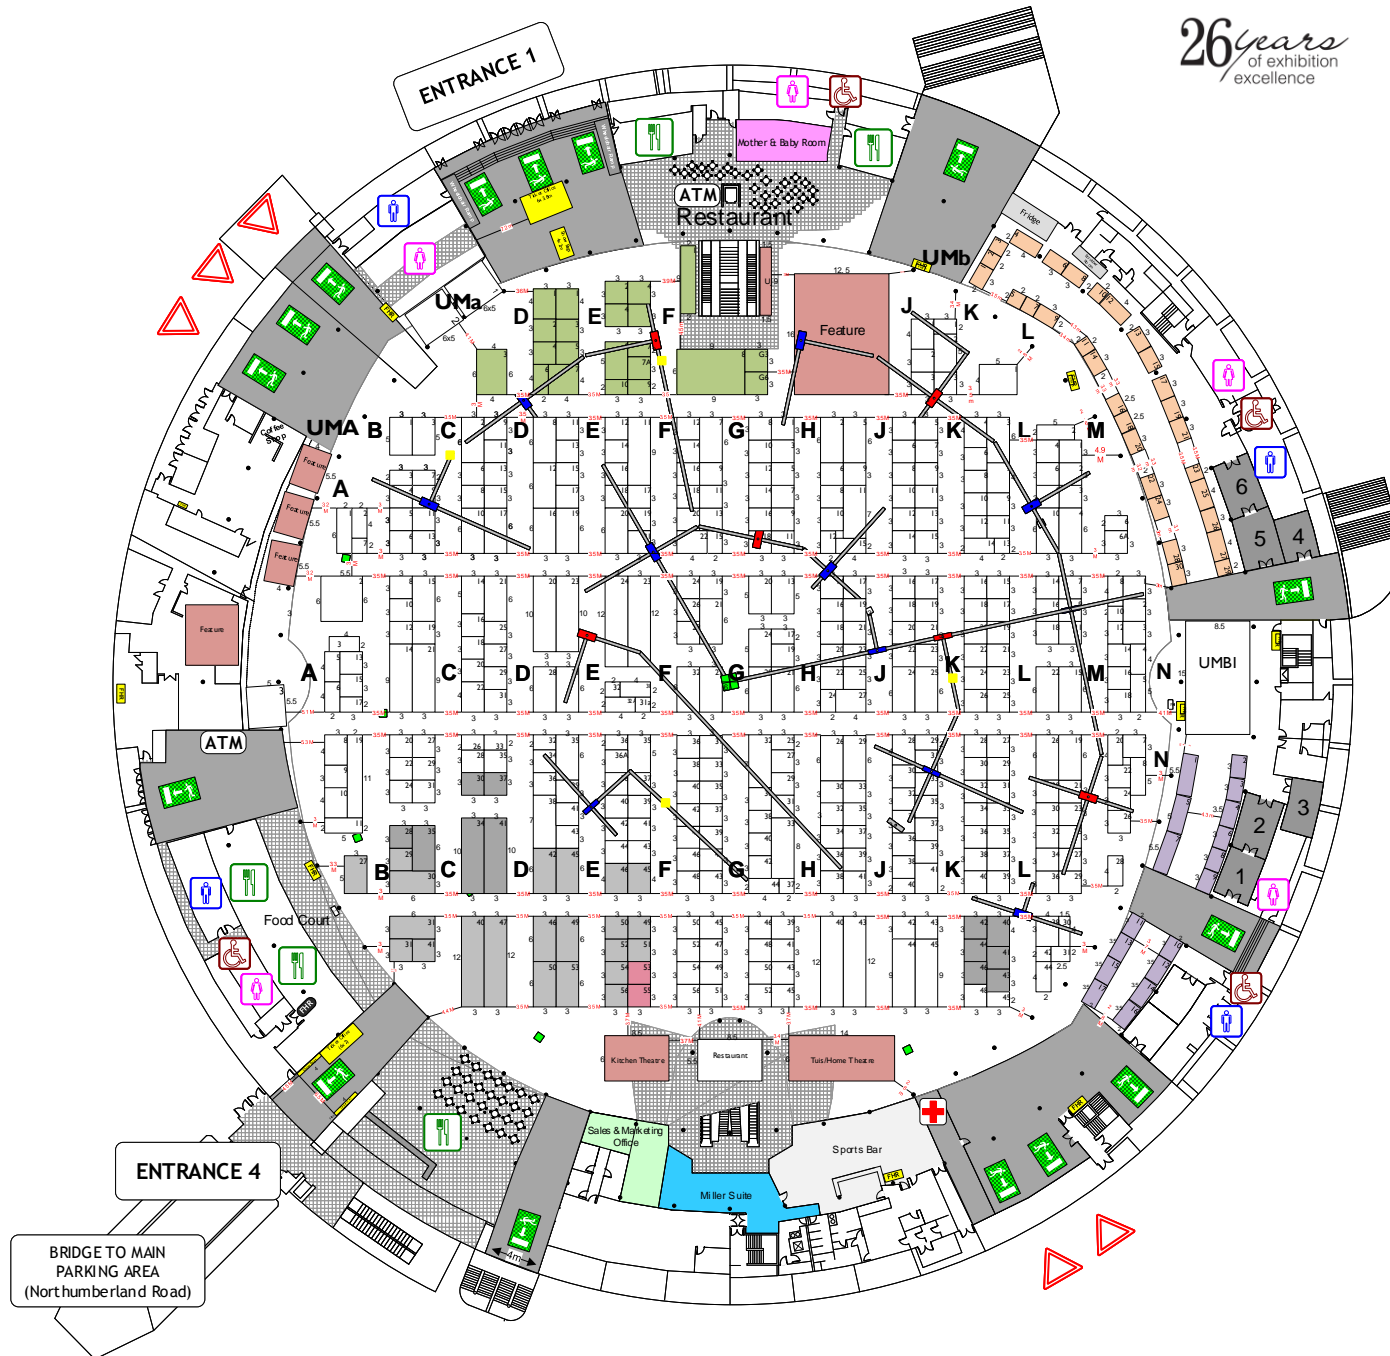

Johannesburg
28 February – 3 March 2019

KEY

- Appliances/Kitchen/Bathroom & Related Products
- Deli Stands
- Garden/Landscaping
- truly Artisan
- Floor Space Only
- Package Stands