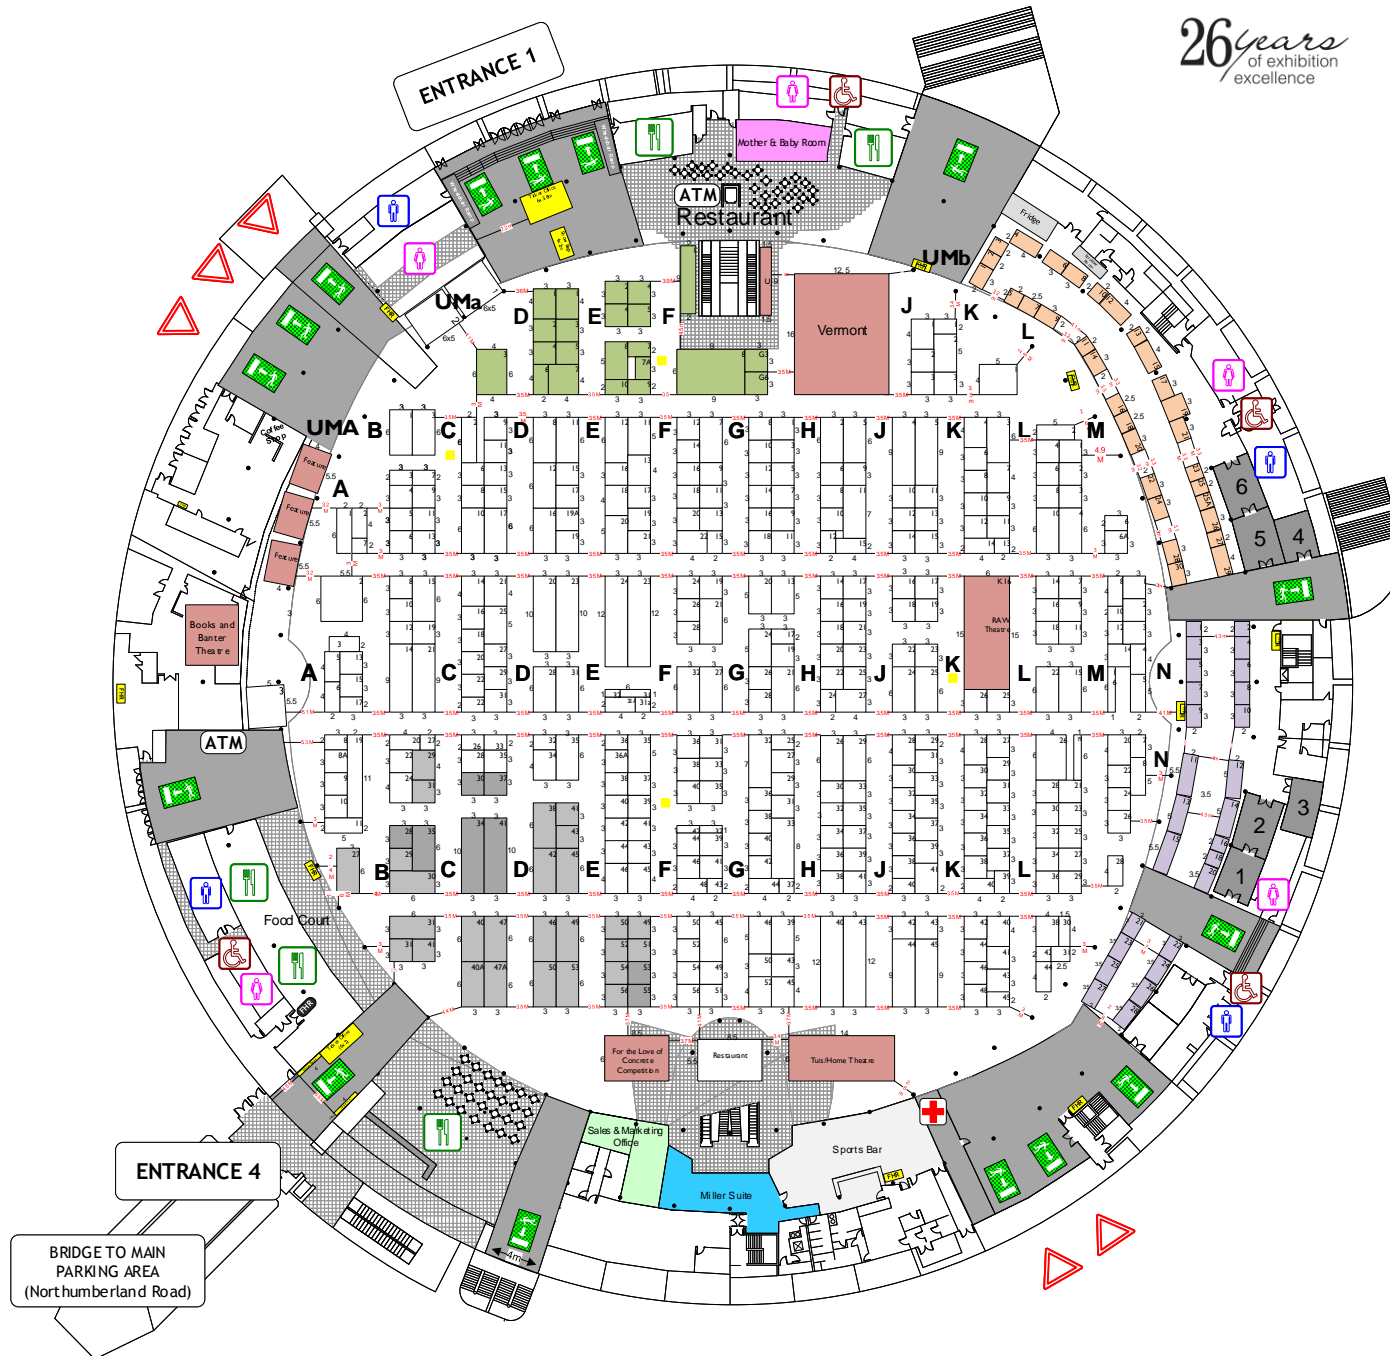

Johannesburg
28 February – 3 March 2019

KEY

- Appliances/Kitchen/Bathroom & Related Products
- Deli Stands
- Garden/Landscaping
- truly Artisan
- Floor Space Only
- Package Stands