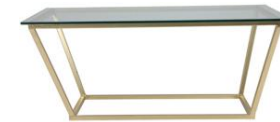

TCE29
Elle
Colours Available Glass Top
Surcharge on Base Alternate Colours