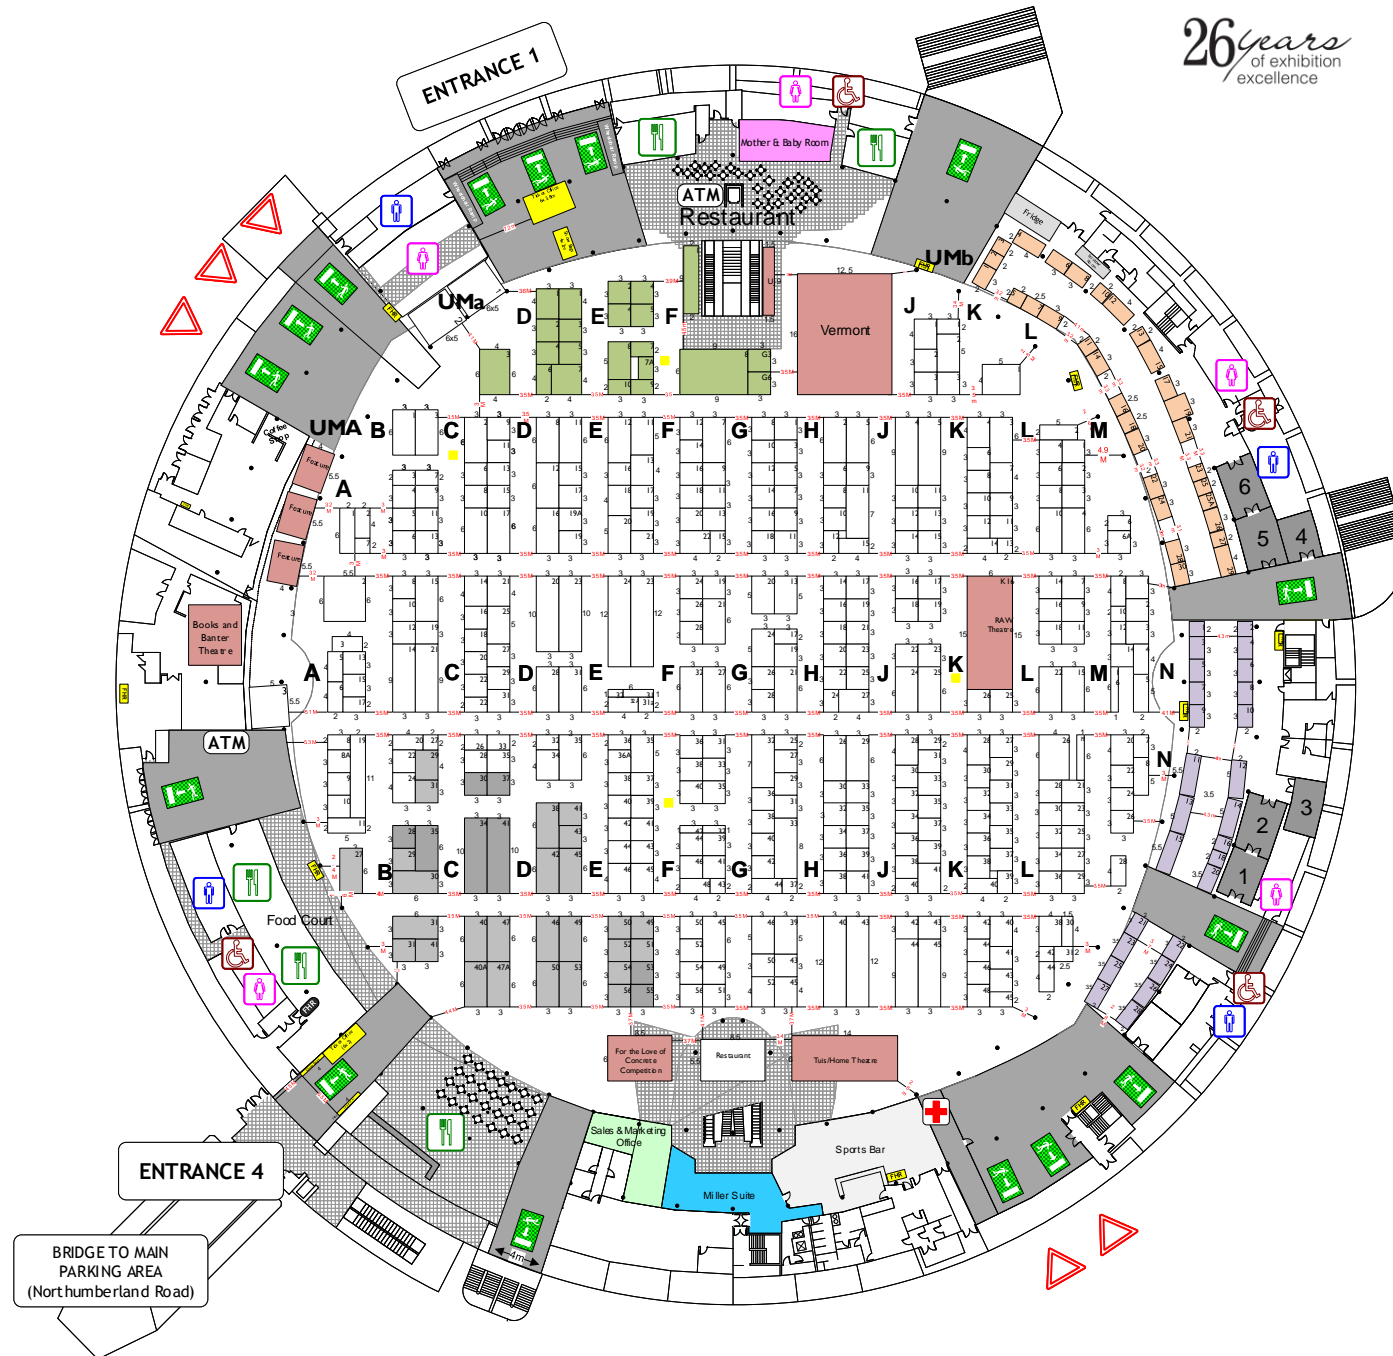

Johannesburg
28 February – 3 March 2019

KEY

- Appliances/Kitchen/Bathroom & Related Products
- Deli Stands
- Garden/Landscaping
- truly Artisan
- Floor Space Only
- Package Stands