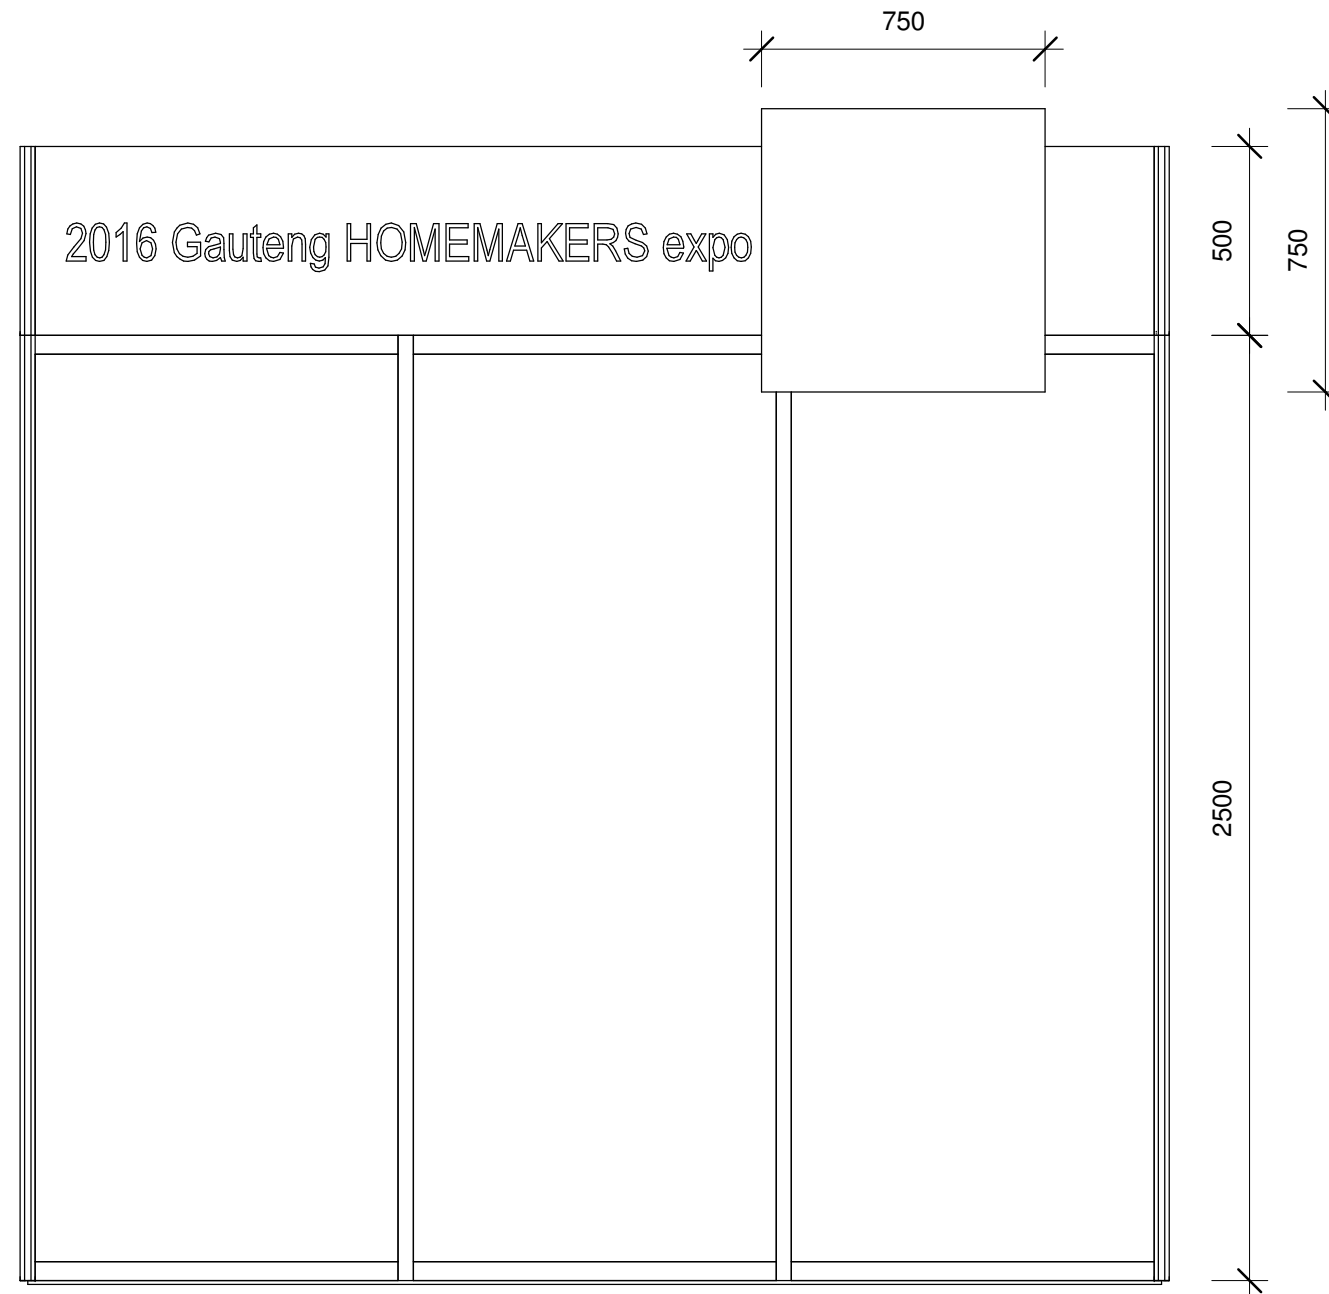

8 Harry Street, Robertsham, 2091.
PO Box 993 Southdale,
2135, Johannesburg, South Africa

Head Office: (Johannesburg) - tel: +27 11 210 2500, fax: +27 11 680 9940
Branches: (Cape Town) - tel: +27 21 526 3200, fax: +27 21 552 1841
(Durban) - tel: +27 31 563 1023, fax: +27 31 563 3244

www.oasys.co.za

PREMIUM PACKAGE front open_HOMEMAKERS 2016

1 FRONT ELEVATION
1:20