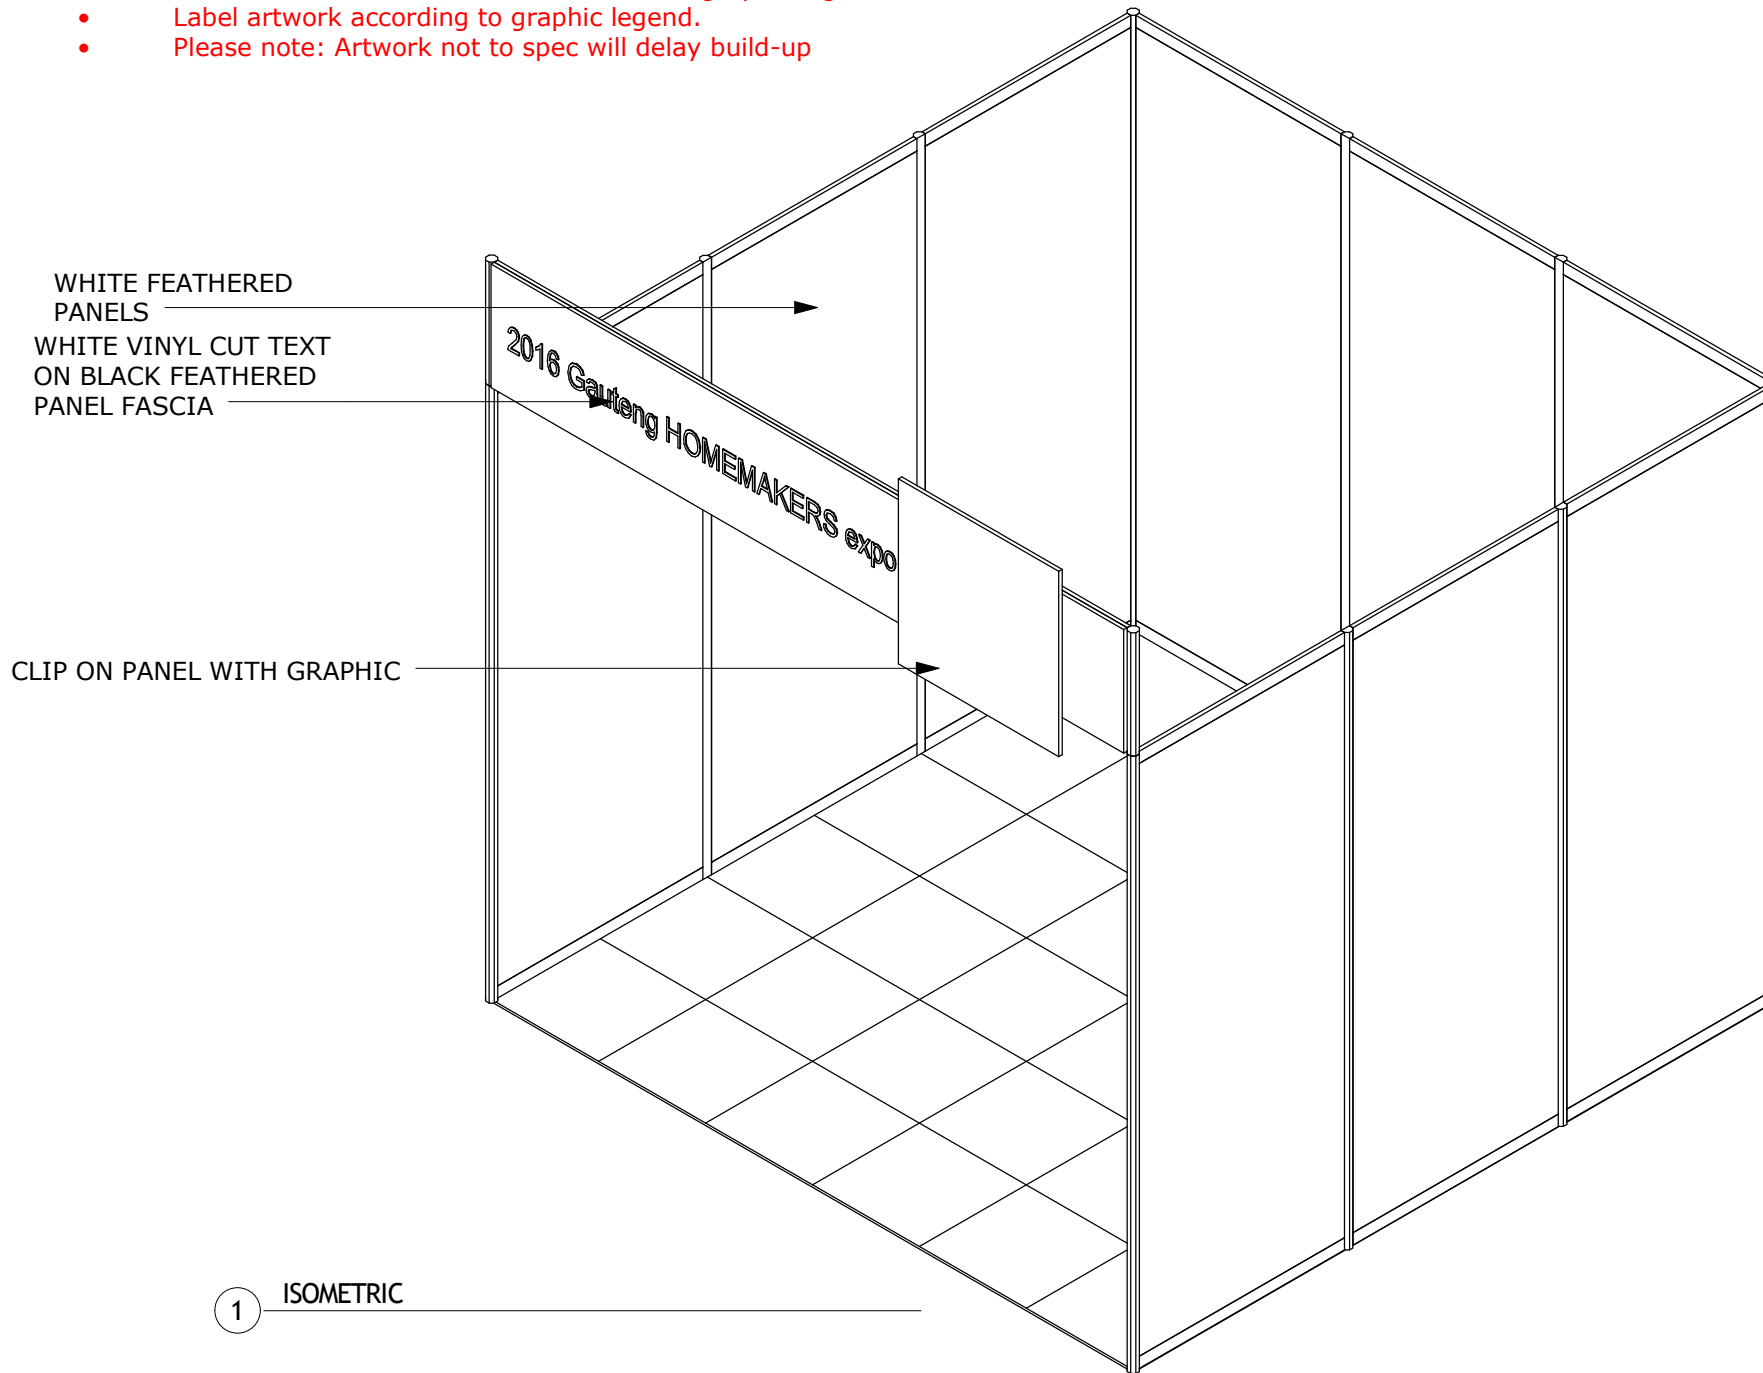

1 ISOMETRIC

Layout - Graphics

CODE	DESCRIPTION	WIDTH	HEIGHT	QUANTITY
------	-------------	-------	--------	----------

Layout - Clip on

CODE	DESCRIPTION	WIDTH	HEIGHT	QUANTITY
G1	GRAPHIC	750	750	1

Layout - Vinyl